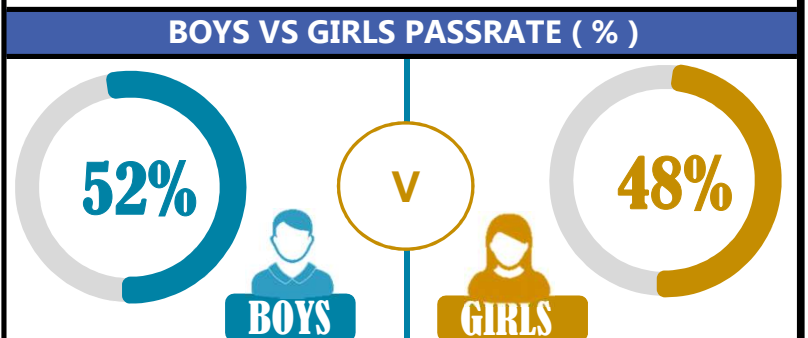

OVERALL PERFORMANCE ANALYSIS		
REGISTERED	13	100%
SEATED	13	100%
ABSENTEES	0	0%
PASSED	13	100%
FAILED	0	0%