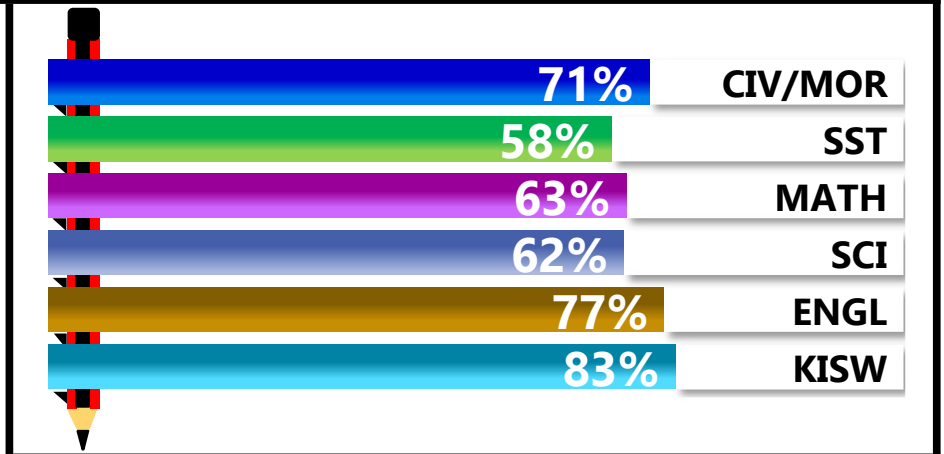

		<h1>SILVER LIEF</h1>			
REGION: ARUSHA		SCHOOL AVERAGE	206.8	OVERALL GRADE	
DISTRICT: ARUSHA				B	
				CATEGORY	
				BELOW 40	

SUBJECT PERFORMANCE ANALYSIS

SUBJECT NAME	AVG	%	RNK
KISWAHILI	41.3	83%	1
ENGLISH	38.6	77%	2
CIVIC & MORAL	35.6	71%	3
MATHEMATICS	31.3	63%	4
SCIENCE	30.9	62%	5
SOCIAL STUDIES	29.0	58%	6
BOYS/GIRLS PASS RATE		STD	AVG
BOYS	6	0.52	52%
GIRLS	7	0.48	48%